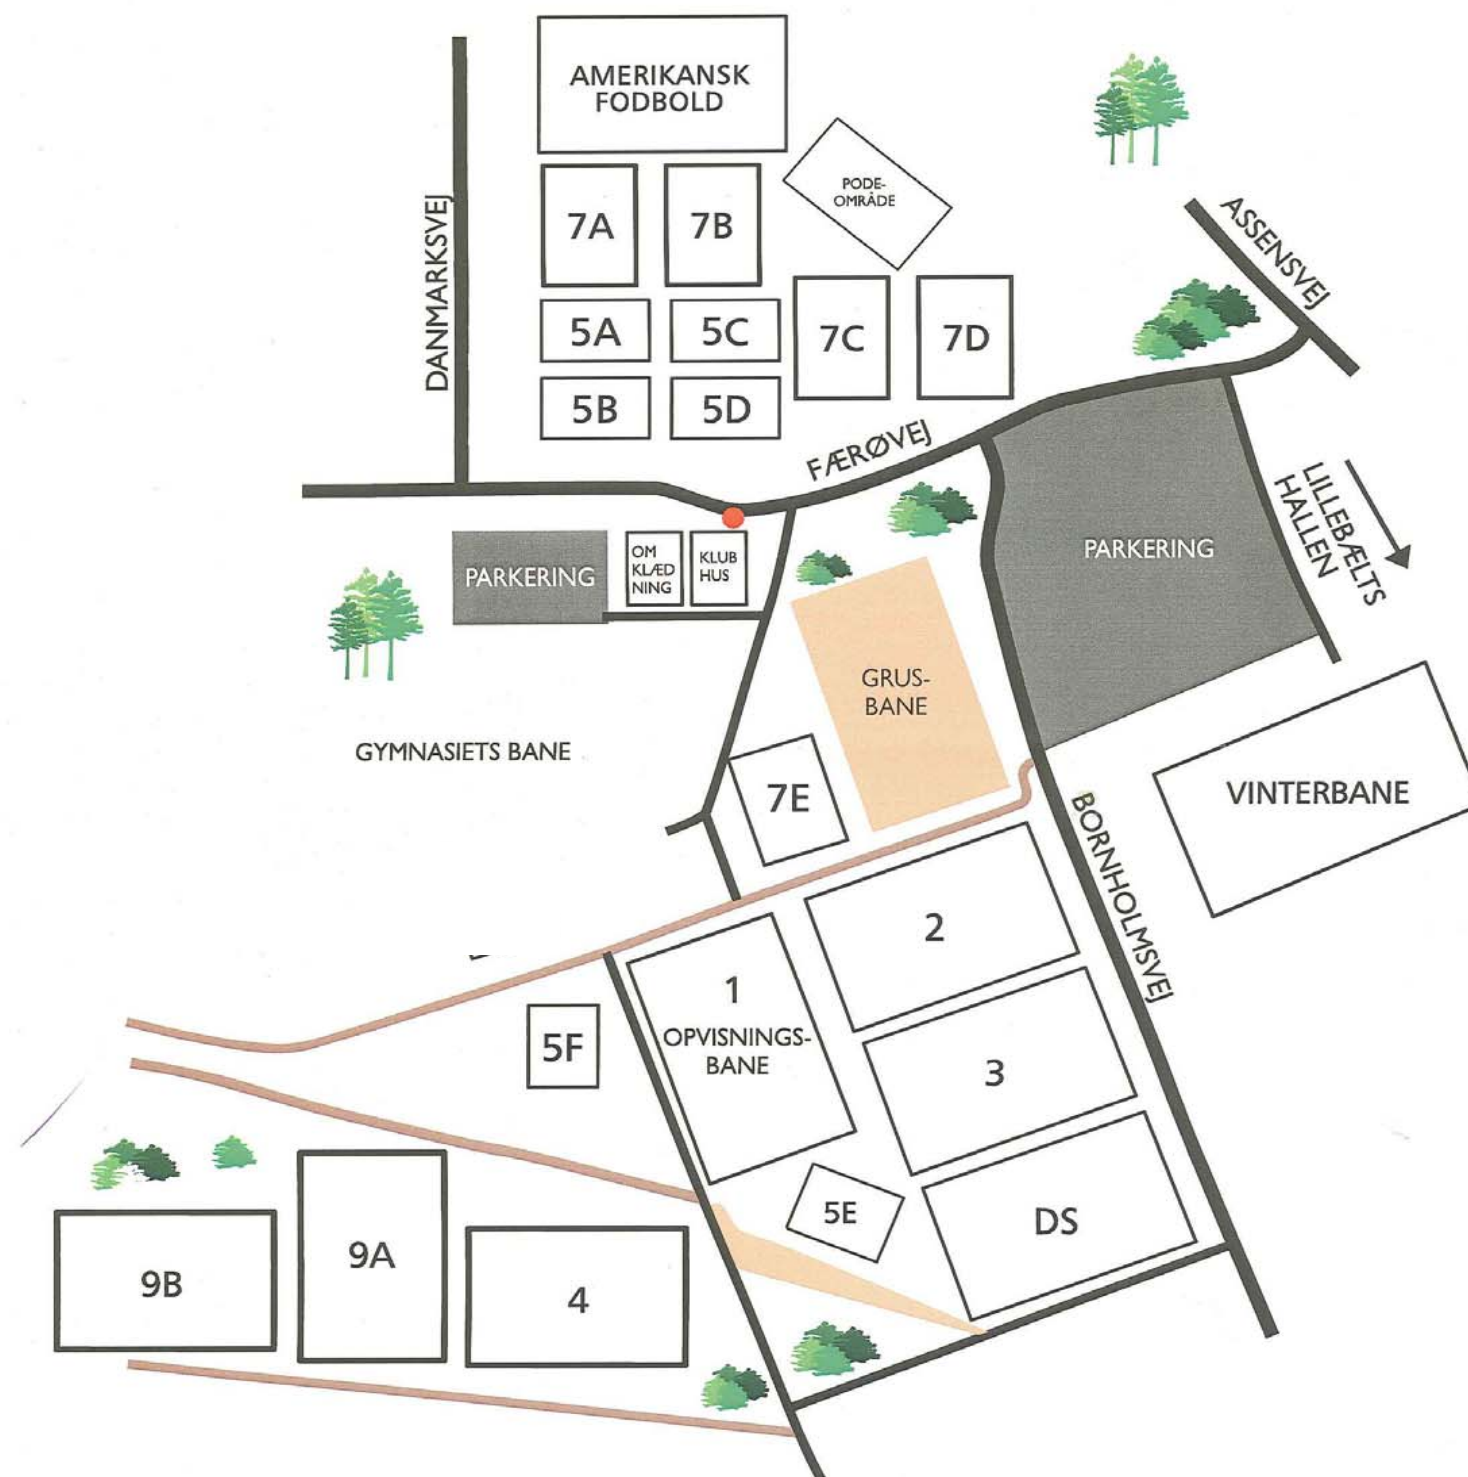

Tirsdag					
	Hold	Tidspunkt	Bane		Omkl.
	U-6	17:00 - 18:30	3 mands.	3 mands	2
	U-7	17:00 - 18:30	3 mands.	3 mands	2
	U-8 B	17.00 - 18.30	5 mands.	5A	2
	U-8 B	17.00 - 18.30	5 mands.	5B	2
	U-8 C	17.00 - 18.30	5 mands.	5B	2
	U-11 B	17.00 - 18.30	7 mands.	7C	8
	U-11 B	17.00 - 18.30	7 mands.	7C	8
	U-12 C	17.00 - 18.30	7 mands.	7B	8
	U-12 B	17.00 - 18.30	7 mands.	7B	8
	U-12 A	16.15 - 17.45	7 mands.	7A	8
	U-15 Mester	17.00 - 18.30	11 mands	2	3
	U-15 A	17.00 - 18.30	11 mands	3	7
	U-15 B	17.00 - 18.30	11 mands	3	7
	U-19 Mester	18.30 - 20.30	11 mands	3	3
	Herre DS	17.30 - 19.30	11 mands	DS	5
	Herre serie 1	17.30 - 19.30	11 mands	DS	5
	Herre serie 2	18.30 - 20.00	11 mands	2	6
	Herre serie 3	18.30 - 20.00	11 mands	2	6
	Damer B	18.30 - 20.00	7 mands.	7C	9
	(U10)U-11 A Piger	17:00 - 18:30	5 mands.	5D	4

Torsdag					
	Hold	Tidspunkt	Bane		omkl.
	U-6	17:00 - 18:00	3 mands.	3 mands	
	U-7	17:00 - 18:00	3 mands.	3 mands	Omkl.
	U-8 B	17:00 - 18:30	5 mands.	5D	2
	U-8 B	17:00 - 18:30	5 mands.	5D	2
	U-8 C	17:00 - 18:30	5 mands.	5F	2
	U-10 A	17:00 - 18:30	5 mands.	5A	2
	U-10 C	17:00 - 18:00	5 mands.	5B	2
	U-11 B	17:00 - 18:15	7 mands.	7A	2
	U-11 B	17:00 - 18:15	7 mands.	7A	2
	U-11 C	17:00 - 18:15	7 mands.	7B	2
	U-12 C	17:00 - 18:30	7 mands.	7E	1
	U-12 B	17:00 - 18:30	7 mands.	7E	1
	U-12 A	16.45 - 17.45	7 mands.	7D	1
	U- 14 A (U13)	18.30 - 20.00	11 mands.	9B	3
	U- 13 B	18.30 - 20.00	9 mands.	9A	3
	U-15 A	17.00 - 18.30	11 mands	3	7
	U-15 B	17.00 - 18.30	11 mands	3	7
	U-15 Mester	17.00 - 18.30	11 mands	2	8
	U-17 Mester	18.00 - 19.30	11 mands	Strib	1
	U-17 A	18.00 - 19.30	11 mands	Strib	3
	U-19 Mester	18.30 - 20.30	11 mands	3	3
	Herre DS	17.30 - 19.30	11 mands	DS	5
	Herre serie 1	17.30 - 19.30	11 mands	DS	5
	Herre serie 2	18.30 - 20.00	11 mands	2	6
	Herre serie 3	18.30 - 20.00	11 mands	2	6
	Damer B	18.30 - 20.00	7 mands.	7D	9
	U-10 B Piger	17:00 - 18:30	5 mands.	5C	4
	U-11 2 Piger	17:00 - 18:30	7 mands.	7C	4