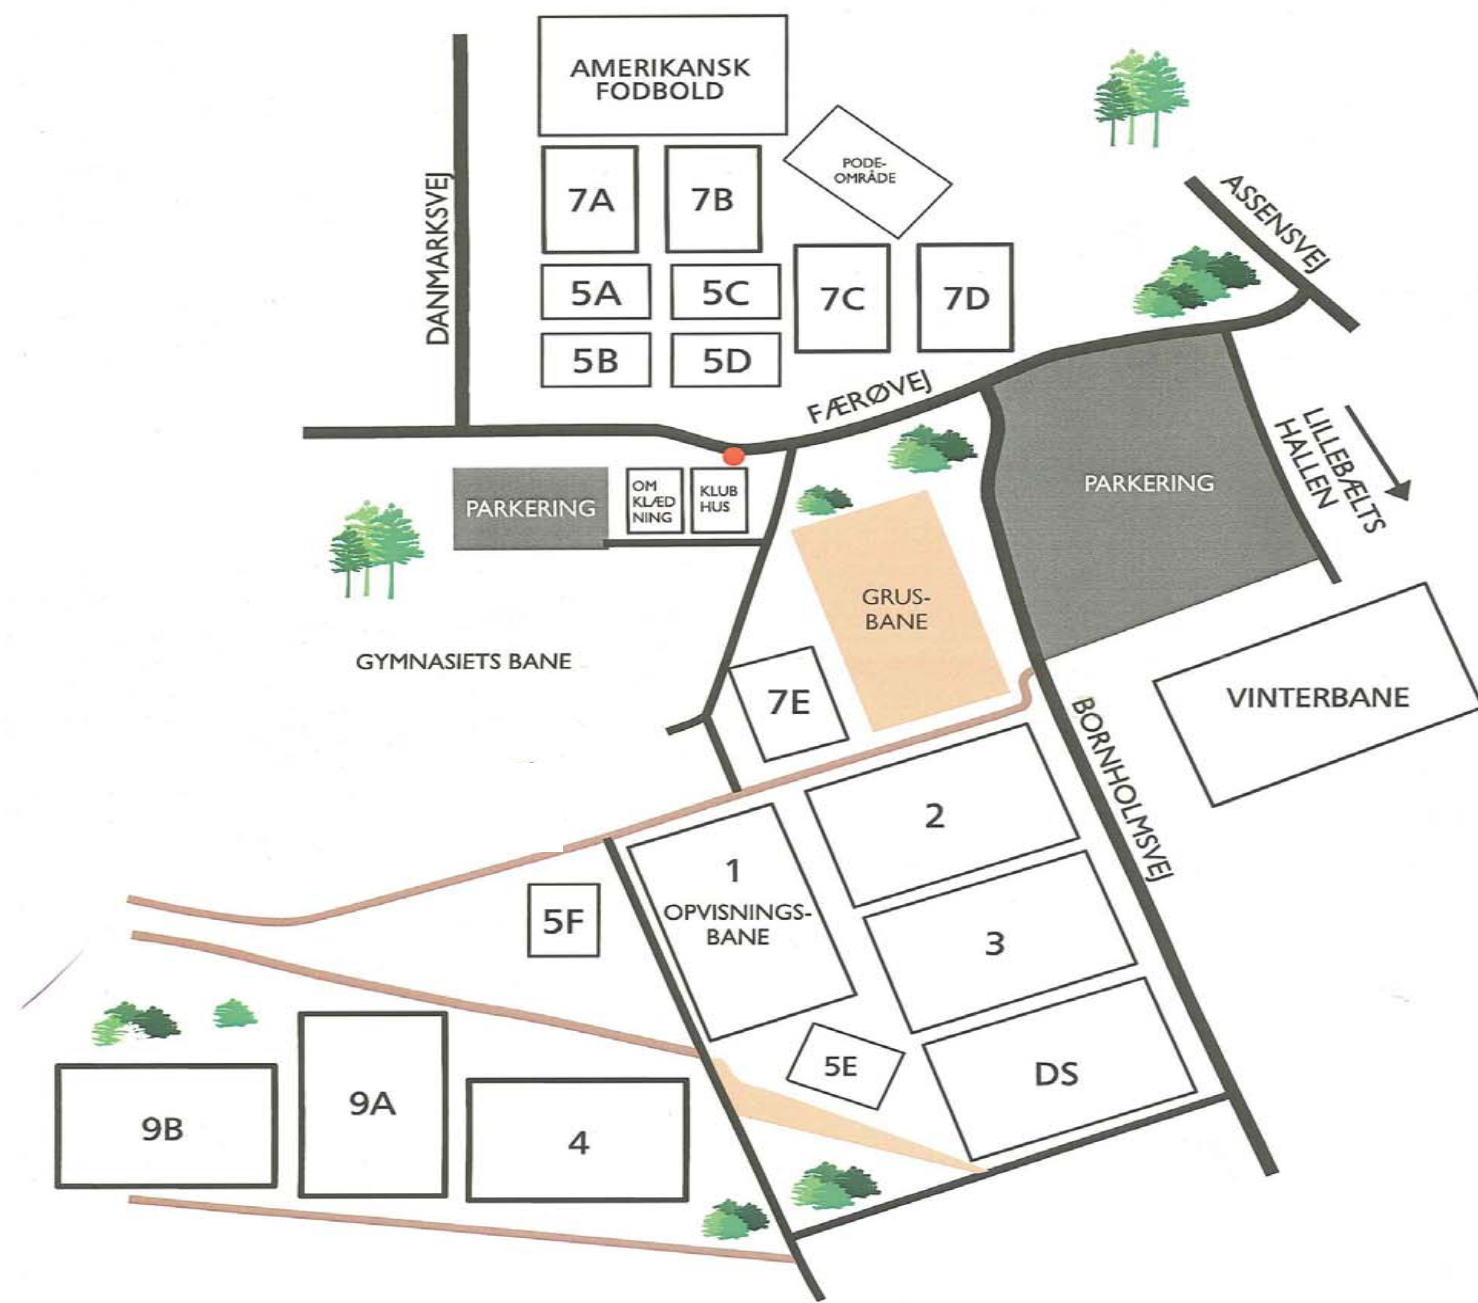

Tirsdag					
	Hold	Tidspunkt	Bane		Omkl.
	U-6	17:00 - 18:30	3 mands.	3 mands	2
	U-7	17:00 - 18:30	3 mands.	3 mands	2
	U-8 B	17.00 - 18.30	5 mands.	5A	2
	U-8 B	17.00 - 18.30	5 mands.	5B	2
	U-8 C	17.00 - 18.30	5 mands.	5B	2
	U-11 B	17.00 - 18.30	7 mands.	7C	8
	U-11 B	17.00 - 18.30	7 mands.	7C	8
	U-12 C	17.00 - 18.30	7 mands.	7B	8
	U-12 B	17.00 - 18.30	7 mands.	7B	8
	U-12 A	16.15 - 17.45	7 mands.	7A	8
	U-15 Mester	17.00 - 18.30	11 mands	2	3
	U-15 A	17.00 - 18.30	11 mands	3	7
	U-15 B	17.00 - 18.30	11 mands	3	7
	U-19 Mester	18.30 - 20.30	11 mands	3	3
	Herre DS	17.30 - 19.30	11 mands	DS	5
	Herre serie 1	17.30 - 19.30	11 mands	DS	5
	Herre serie 2	18.30 - 20.00	11 mands	2	6
	Herre serie 3	18.30 - 20.00	11 mands	2	6
	Damer B	18.30 - 20.00	7 mands.	7C	9
	(U10)U-11 A Piger	17:00 - 18:30	5 mands.	5D	4

Torsdag					
	Hold	Tidspunkt	Bane		omkl.
	U-6	17:00 - 18:00	3 mands.	3 mands	
	U-7	17:00 - 18:00	3 mands.	3 mands	Omkl.
	U-8 B	17:00 - 18:30	5 mands.	5D	2
	U-8 B	17:00 - 18:30	5 mands.	5D	2
	U-8 C	17:00 - 18:30	5 mands.	5F	2
	U-10 A	17:00 - 18:30	5 mands.	5A	2
	U-10 C	17:00 - 18:00	5 mands.	5B	2
	U-11 B	17:00 - 18:15	7 mands.	7A	2
	U-11 B	17:00 - 18:15	7 mands.	7A	2
	U-11 C	17:00 - 18:15	7 mands.	7B	2
	U-12 C	17:00 - 18:30	7 mands.	7E	1
	U-12 B	17:00 - 18:30	7 mands.	7E	1
	U-12 A	16.45 - 17.45	7 mands.	7D	1
	U- 14 A (U13)	18.30 - 20.00	11 mands.	9B	3
	U- 13 B	18.30 - 20.00	9 mands.	9A	3
	U-15 A	17.00 - 18.30	11 mands	3	7
	U-15 B	17.00 - 18.30	11 mands	3	7
	U-15 Mester	17.00 - 18.30	11 mands	2	8
	U-17 Mester	18.00 - 19.30	11 mands	Strib	1
	U-17 A	18.00 - 19.30	11 mands	Strib	3
	U-19 Mester	18.30 - 20.30	11 mands	3	3
	Herre DS	17.30 - 19.30	11 mands	DS	5
	Herre serie 1	17.30 - 19.30	11 mands	DS	5
	Herre serie 2	18.30 - 20.00	11 mands	2	6
	Herre serie 3	18.30 - 20.00	11 mands	2	6
	Damer B	18.30 - 20.00	7 mands.	7D	9
	U-10 B Piger	17:00 - 18:30	5 mands.	5C	4
	U-11 2 Piger	17:00 - 18:30	7 mands.	7C	4